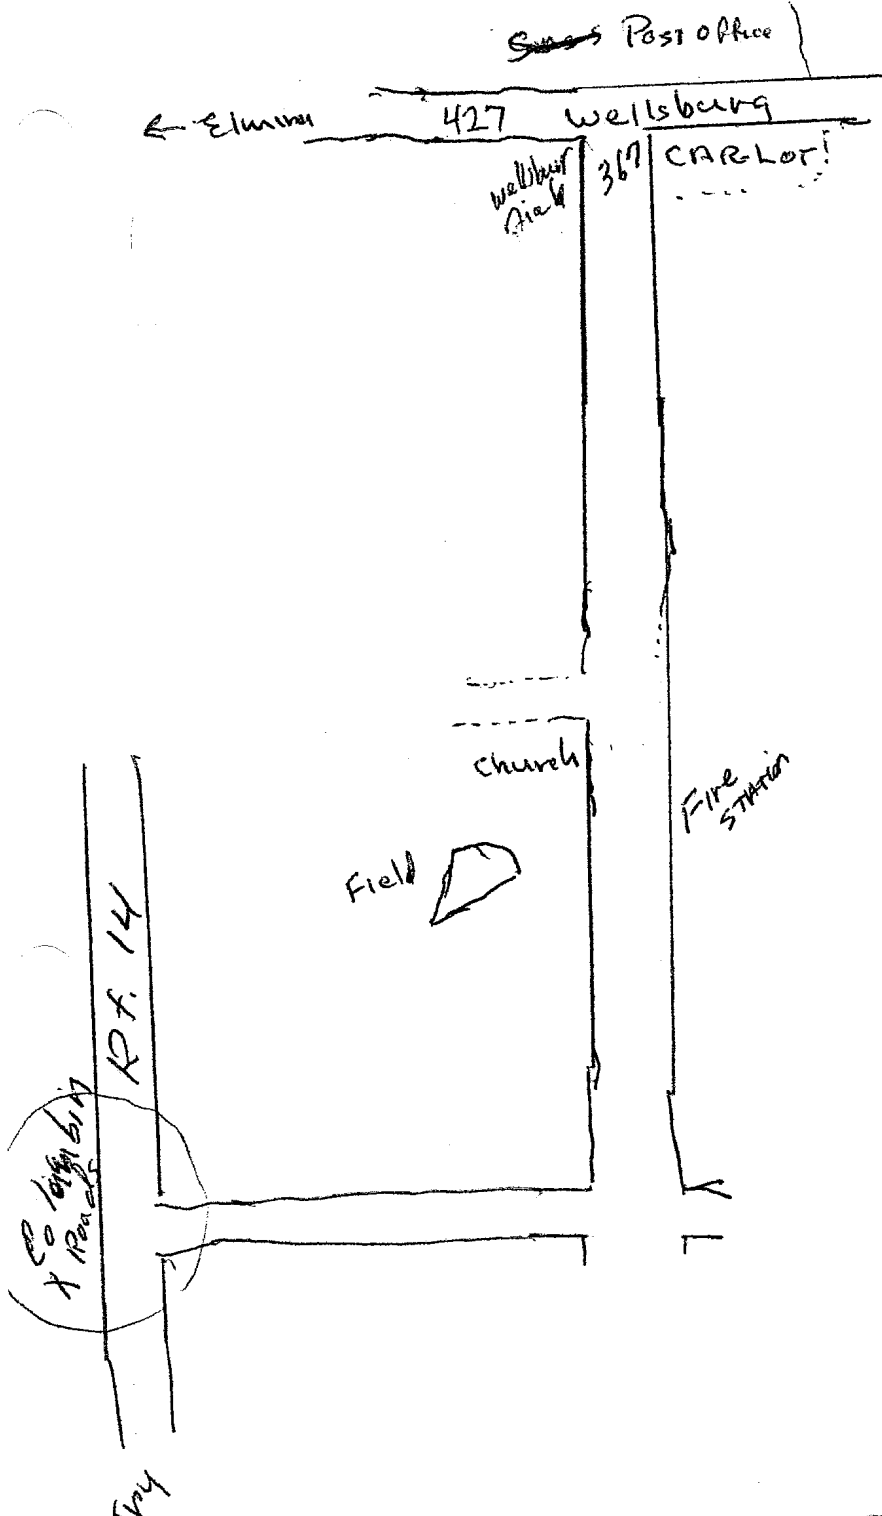

Northern Tier
LL fields

* - Traffic lights

Northern Tier

NORTHEAST 112L

* = Traffic Lights

1. Ridgebury Field - located in Town of BENTLEY CREEK

EXIT 59 from ROUTE 17 (can enter at Wellsburg, Coaling Field)

Chemung Field

Chemung

1st turn from in tenses

T&N

ROUTE 17

about 6 miles

Wellsburg 427