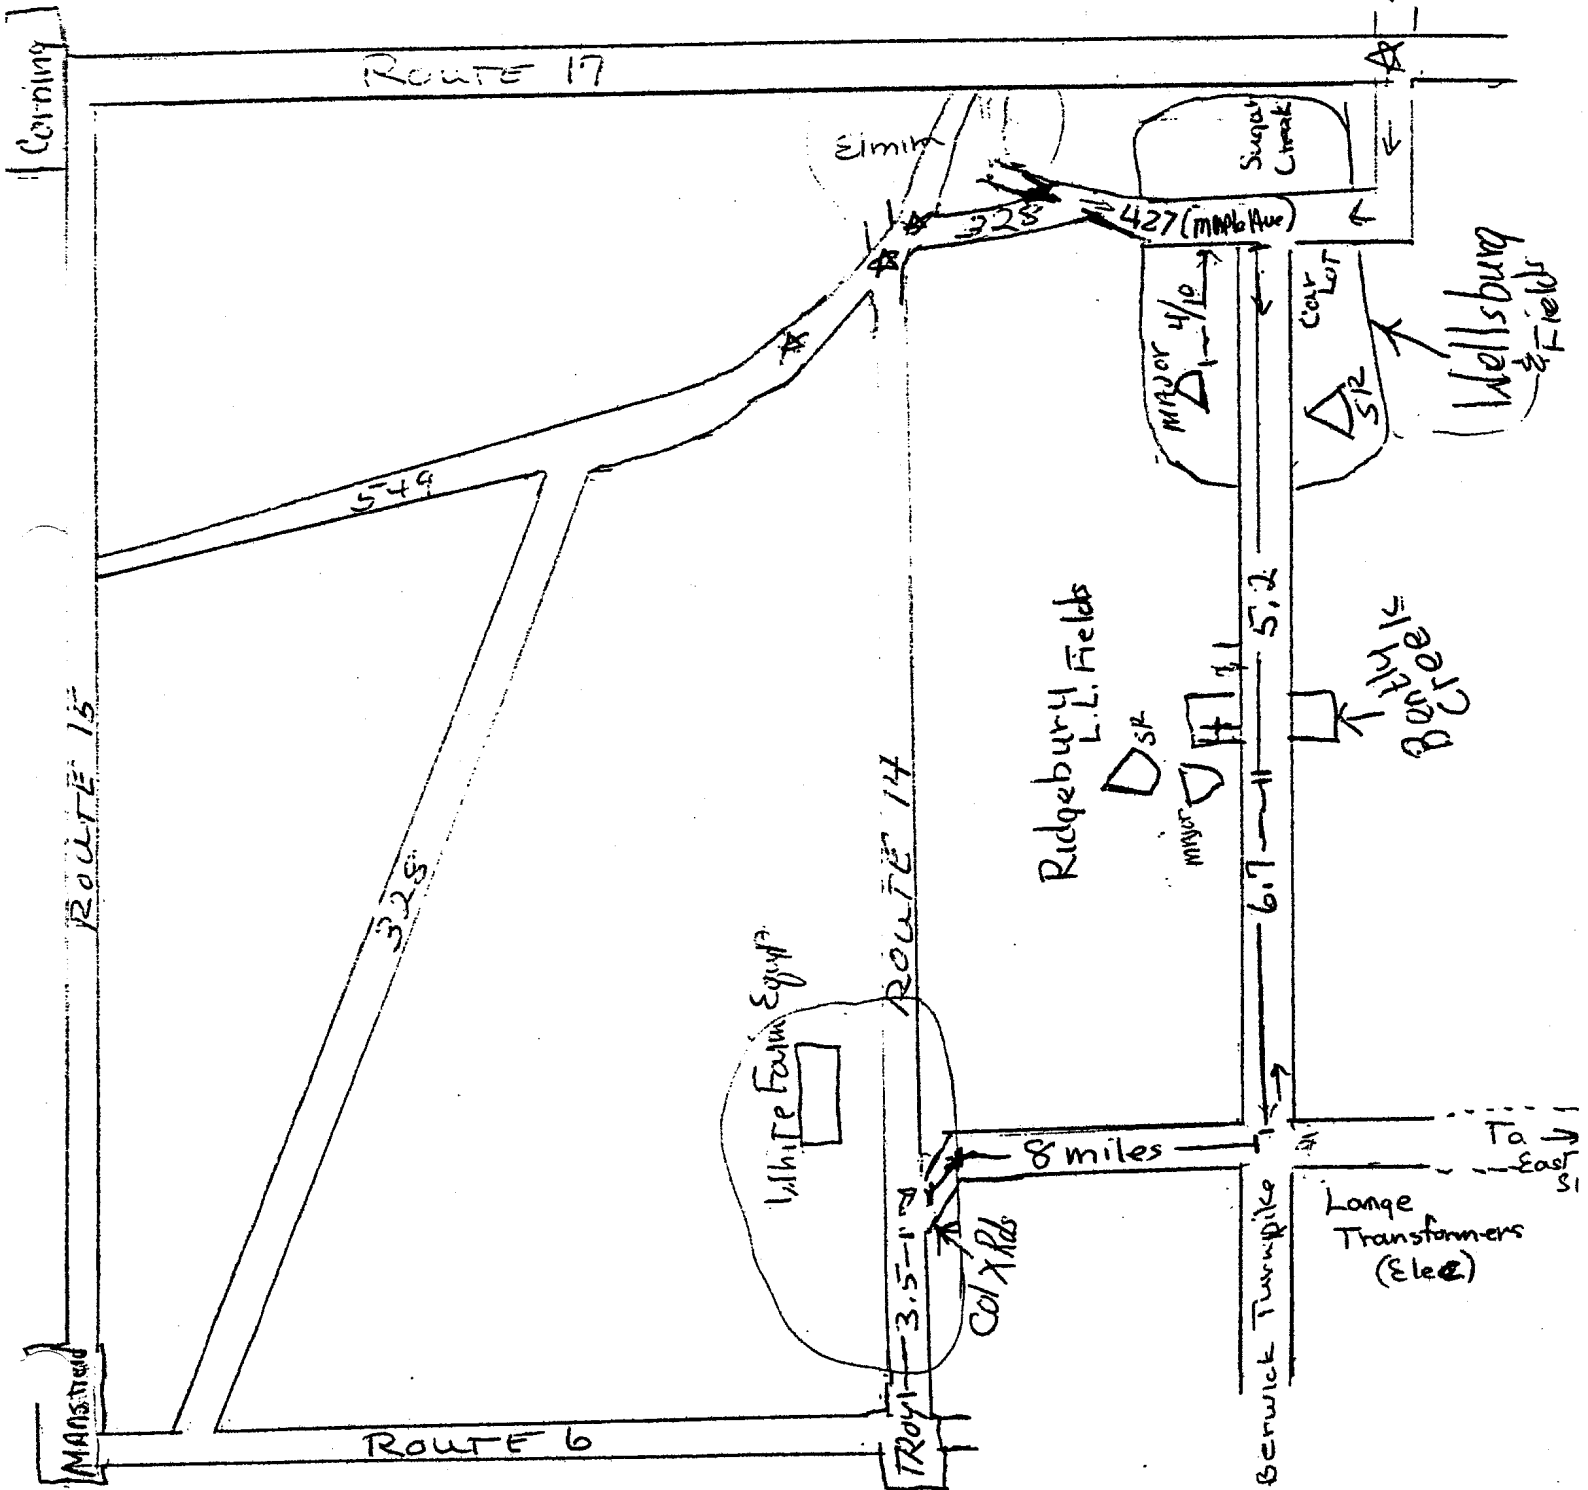

Northern Tier
LL fields

* - Traffic lights

Northern Tier

NORTHEAST 112L

* = Traffic Lights

1. Ridgebury Field - located in Town of BENTLEY CREEK

EXIT 59 from ROUTE 17 (can enter at Wellsburg, Coaling Field)

Chemung Field

Chemung

1st turn from in tenses

T&N

ROUTE 17

about 6 miles

Wellsburg 427